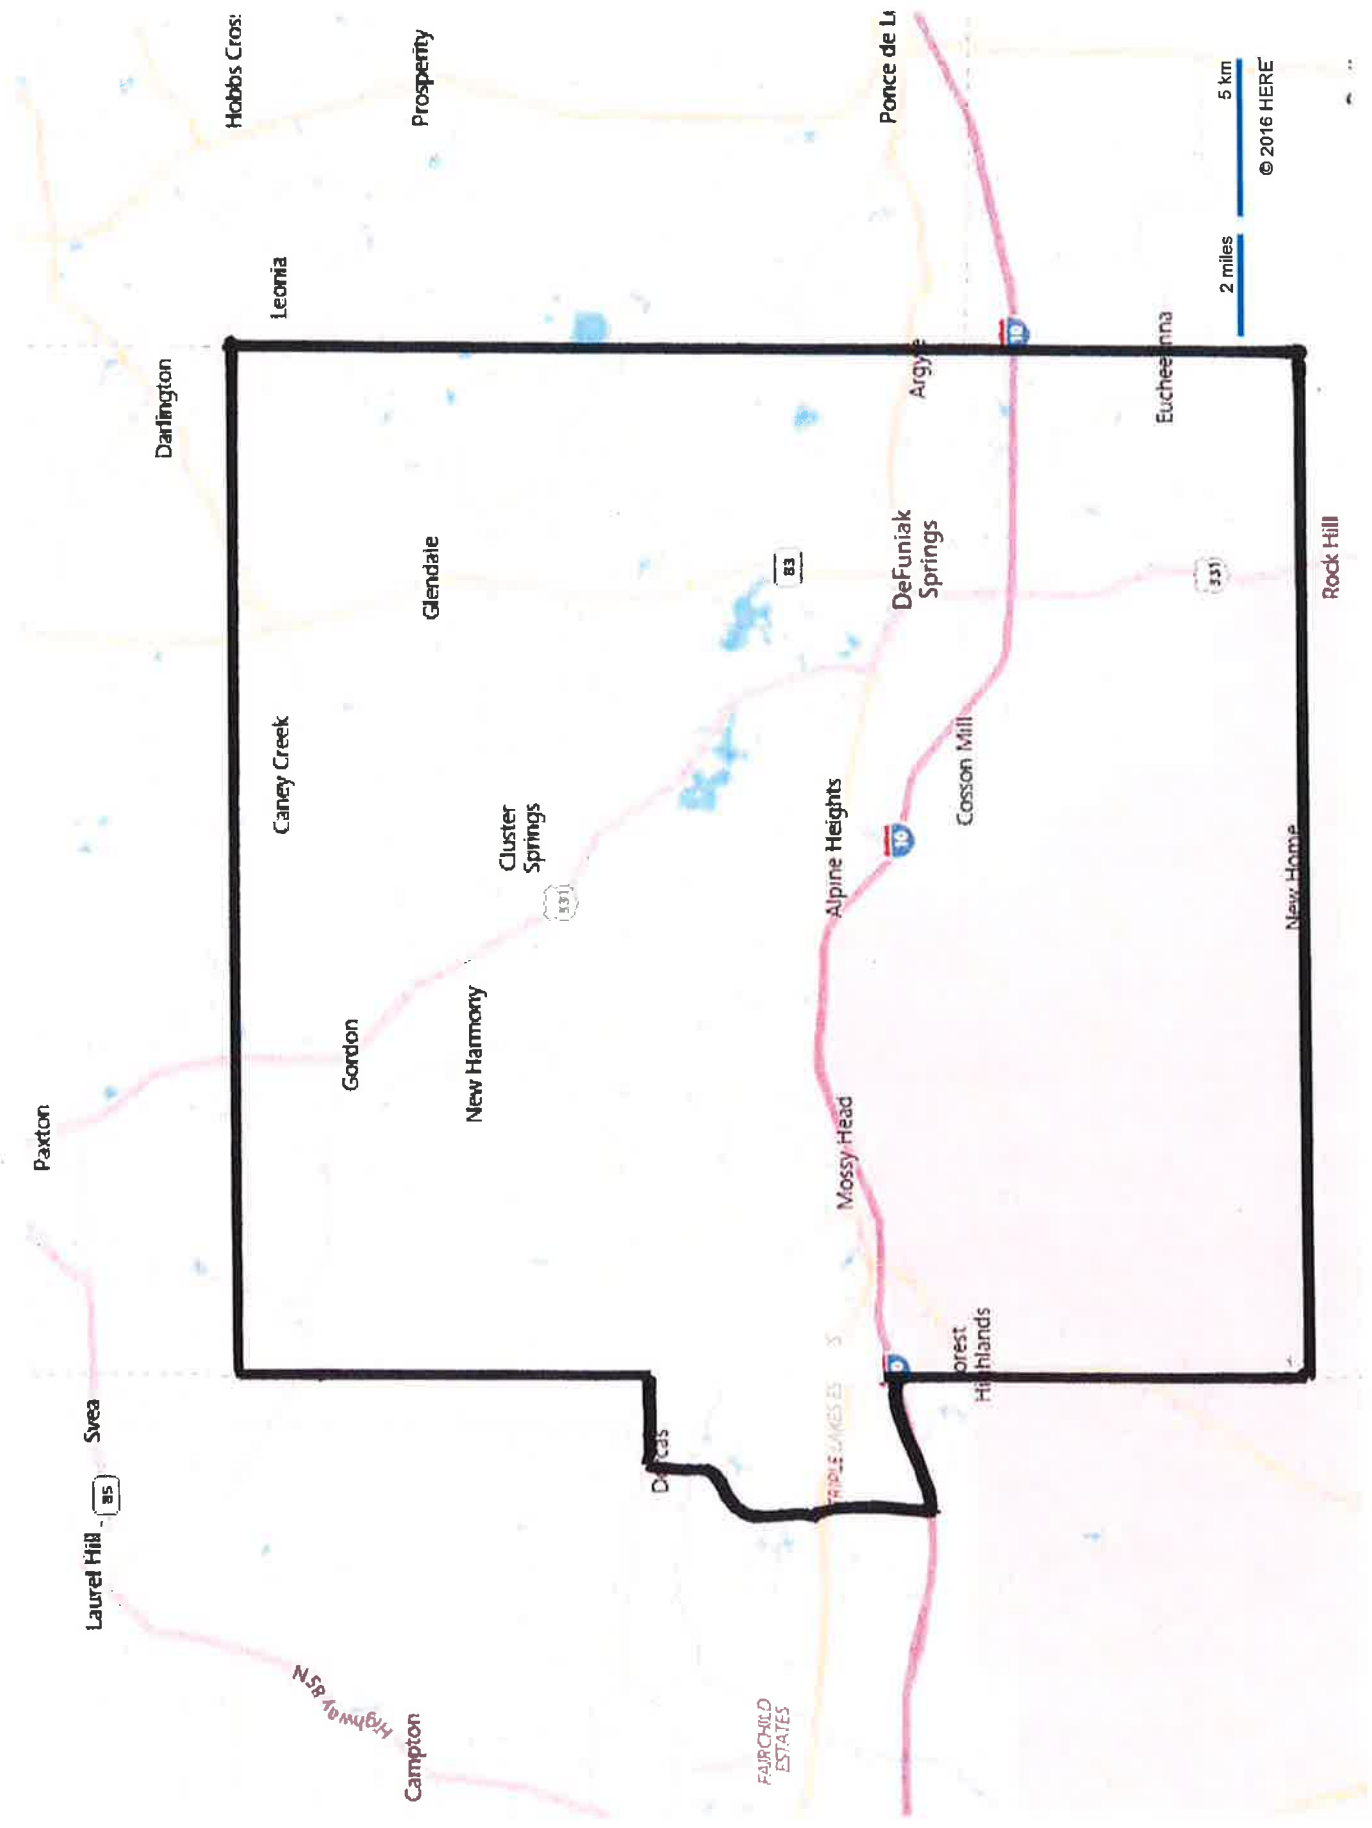

Laurel Hill 95 Svea

Paxton

Darlington

Hobbs Cross

Leonia

Caney Creek

Gordon

Glendale

New Harmony

Cluster Springs

Darlington

FAIRCHILD ESTATES

Mossy Head

Alpine Heights

Ponce de Leon

DeFuniak Springs

Cosson Mill

Forest Highlands

Eucheanna

2 miles

5 km

© 2016 HERE

New Home

Rock Hill